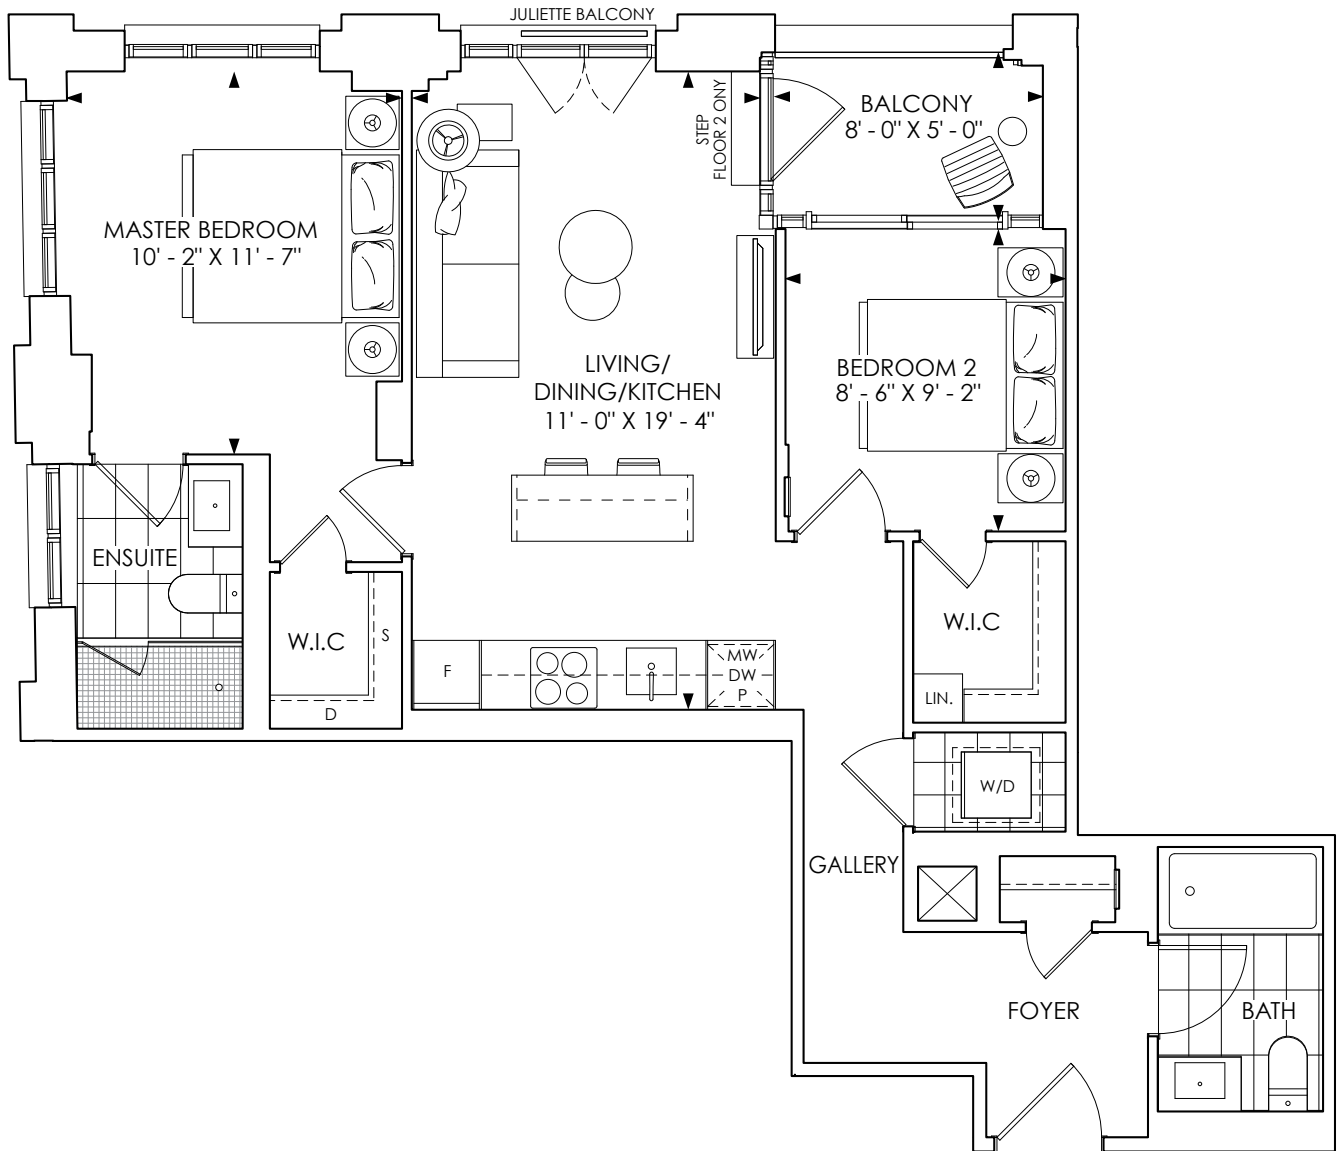

483 SQ.FT. 1 BEDROOM + 1 BATH

TOTAL LIVING - 483 SQ. FT.

All plans, dimensions and specifications are subject to change without notice. Actual usable floor space may vary from the stated floor area. Column locations, window locations and sizes may vary and are subject to change without notice. Furniture not included. Renderings are artist's concept only. E. & O. E

545 SQ.FT. 1 BEDROOM + 1 BATH

TOTAL LIVING - 545 SQ. FT.

All plans, dimensions and specifications are subject to change without notice. Actual usable floor space may vary from the stated floor area. Column locations, window locations and sizes may vary and are subject to change without notice. Furniture not included. Renderings are artist's concept only. E. & O. E

653 SQ.FT. 1 BEDROOM + DEN + 1 BATH

TOTAL LIVING - 653 SQ. FT.

All plans, dimensions and specifications are subject to change without notice. Actual usable floor space may vary from the stated floor area. Column locations, window locations and sizes may vary and are subject to change without notice. Furniture not included. Renderings are artist's concept only. E. & O. E

800 SQ.FT. 2 BEDROOM + 2 BATH + BALCONY

INDOOR LIVING - 800 SQ. FT. | OUTDOOR LIVING - 40 SQ. FT. | TOTAL LIVING - 840 SQ. FT.

All plans, dimensions and specifications are subject to change without notice. Actual usable floor space may vary from the stated floor area. Column locations, window locations and sizes may vary and are subject to change without notice. Furniture not included. Renderings are artist's concept only. E. & O. E