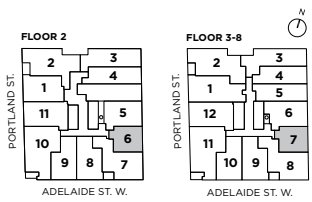

483 SQ.FT. 1 BEDROOM + 1 BATH

TOTAL LIVING - 483 SQ. FT.

All plans, dimensions and specifications are subject to change without notice. Actual usable floor space may vary from the stated floor area. Column locations, window locations and sizes may vary and are subject to change without notice. Furniture not included. Renderings are artist's concept only. E. & O. E

545 SQ.FT. 1 BEDROOM + 1 BATH

TOTAL LIVING - 545 SQ. FT.

All plans, dimensions and specifications are subject to change without notice. Actual usable floor space may vary from the stated floor area. Column locations, window locations and sizes may vary and are subject to change without notice. Furniture not included. Renderings are artist's concept only. E. & O. E

653 SQ.FT. 1 BEDROOM + DEN + 1 BATH

TOTAL LIVING - 653 SQ. FT.

All plans, dimensions and specifications are subject to change without notice. Actual usable floor space may vary from the stated floor area. Column locations, window locations and sizes may vary and are subject to change without notice. Furniture not included. Renderings are artist's concept only. E. & O. E