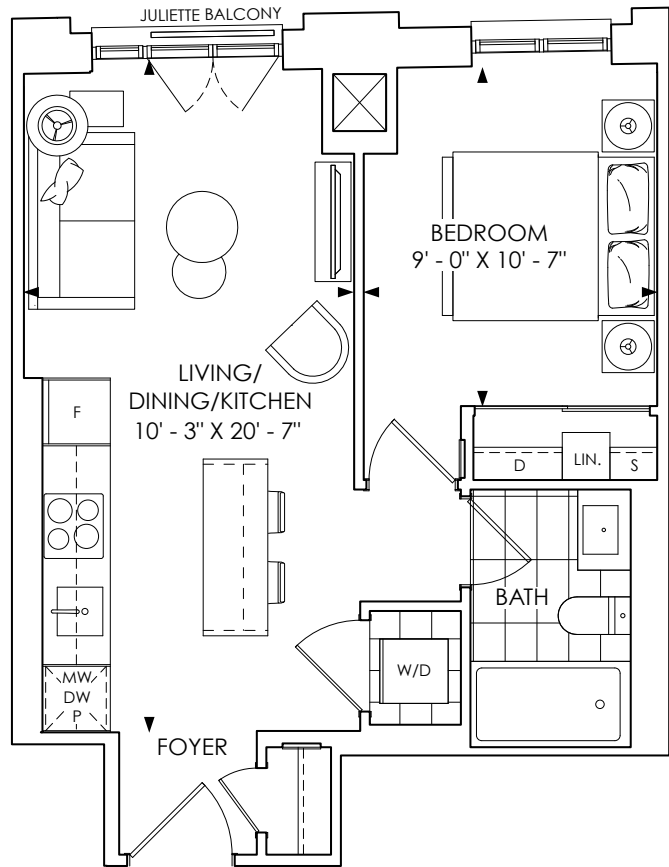

483 SQ.FT. 1 BEDROOM + 1 BATH

TOTAL LIVING - 483 SQ. FT.

All plans, dimensions and specifications are subject to change without notice. Actual usable floor space may vary from the stated floor area. Column locations, window locations and sizes may vary and are subject to change without notice. Furniture not included. Renderings are artist's concept only. E. & O. E

545 SQ.FT. 1 BEDROOM + 1 BATH

TOTAL LIVING - 545 SQ. FT.

All plans, dimensions and specifications are subject to change without notice. Actual usable floor space may vary from the stated floor area. Column locations, window locations and sizes may vary and are subject to change without notice. Furniture not included. Renderings are artist's concept only. E. & O. E

653 SQ.FT. 1 BEDROOM + DEN + 1 BATH

TOTAL LIVING - 653 SQ. FT.

All plans, dimensions and specifications are subject to change without notice. Actual usable floor space may vary from the stated floor area. Column locations, window locations and sizes may vary and are subject to change without notice. Furniture not included. Renderings are artist's concept only. E. & O. E

800 SQ.FT. 2 BEDROOM + 2 BATH + BALCONY

INDOOR LIVING - 800 SQ. FT. | OUTDOOR LIVING - 40 SQ. FT. | TOTAL LIVING - 840 SQ. FT.

All plans, dimensions and specifications are subject to change without notice. Actual usable floor space may vary from the stated floor area. Column locations, window locations and sizes may vary and are subject to change without notice. Furniture not included. Renderings are artist's concept only. E. & O. E