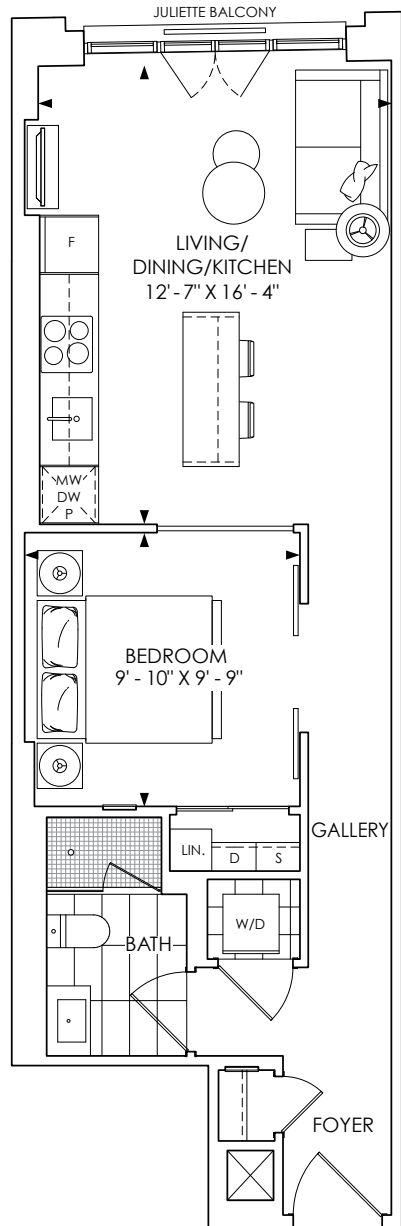

483 SQ.FT. 1 BEDROOM + 1 BATH

TOTAL LIVING - 483 SQ. FT.

All plans, dimensions and specifications are subject to change without notice. Actual usable floor space may vary from the stated floor area. Column locations, window locations and sizes may vary and are subject to change without notice. Furniture not included. Renderings are artist's concept only. E. & O. E

545 SQ.FT. 1 BEDROOM + 1 BATH

TOTAL LIVING - 545 SQ. FT.

All plans, dimensions and specifications are subject to change without notice. Actual usable floor space may vary from the stated floor area. Column locations, window locations and sizes may vary and are subject to change without notice. Furniture not included. Renderings are artist's concept only. E. & O. E

653 SQ.FT. 1 BEDROOM + DEN + 1 BATH

TOTAL LIVING - 653 SQ. FT.

All plans, dimensions and specifications are subject to change without notice. Actual usable floor space may vary from the stated floor area. Column locations, window locations and sizes may vary and are subject to change without notice. Furniture not included. Renderings are artist's concept only. E. & O. E

800 SQ.FT. 2 BEDROOM + 2 BATH + BALCONY

INDOOR LIVING - 800 SQ. FT. | OUTDOOR LIVING - 40 SQ. FT. | TOTAL LIVING - 840 SQ. FT.

All plans, dimensions and specifications are subject to change without notice. Actual usable floor space may vary from the stated floor area. Column locations, window locations and sizes may vary and are subject to change without notice. Furniture not included. Renderings are artist's concept only. E. & O. E