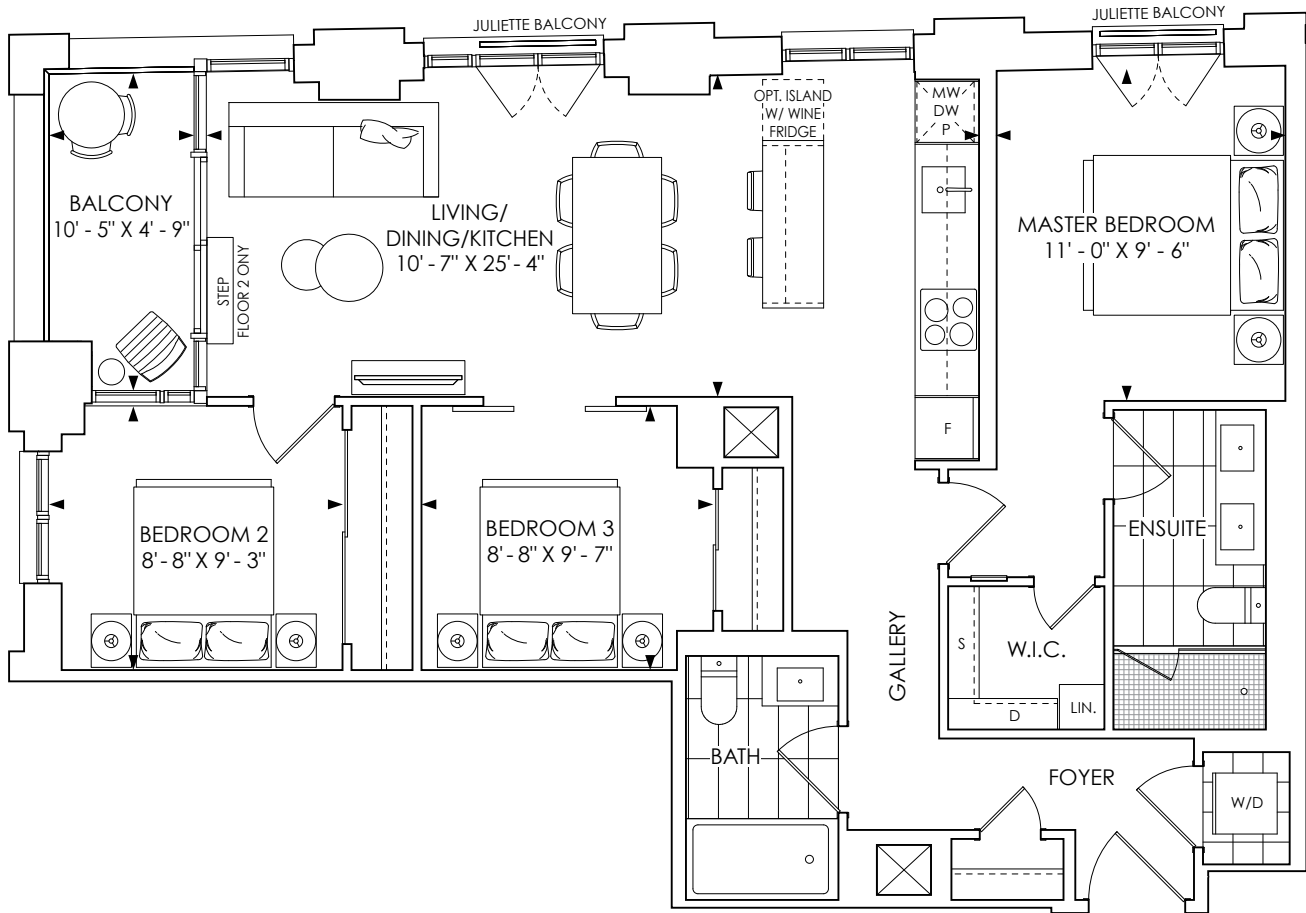

545 SQ.FT. 1 BEDROOM + 1 BATH

TOTAL LIVING - 545 SQ. FT.

All plans, dimensions and specifications are subject to change without notice. Actual usable floor space may vary from the stated floor area. Column locations, window locations and sizes may vary and are subject to change without notice. Furniture not included. Renderings are artist's concept only. E. & O. E

653 SQ.FT. 1 BEDROOM + DEN + 1 BATH

TOTAL LIVING - 653 SQ. FT.

All plans, dimensions and specifications are subject to change without notice. Actual usable floor space may vary from the stated floor area. Column locations, window locations and sizes may vary and are subject to change without notice. Furniture not included. Renderings are artist's concept only. E. & O. E

800 SQ.FT. 2 BEDROOM + 2 BATH + BALCONY

INDOOR LIVING - 800 SQ. FT. | OUTDOOR LIVING - 40 SQ. FT. | TOTAL LIVING - 840 SQ. FT.

All plans, dimensions and specifications are subject to change without notice. Actual usable floor space may vary from the stated floor area. Column locations, window locations and sizes may vary and are subject to change without notice. Furniture not included. Renderings are artist's concept only. E. & O. E

972 SQ.FT. 3 BEDROOM + 2 BATH + BALCONY

INDOOR LIVING - 972 SQ. FT. | OUTDOOR LIVING - 47 SQ. FT. | TOTAL LIVING - 1019 SQ. FT.

All plans, dimensions and specifications are subject to change without notice. Actual usable floor space may vary from the stated floor area. Column locations, window locations and sizes may vary and are subject to change without notice. Furniture not included. Renderings are artist's concept only. E. & O. E