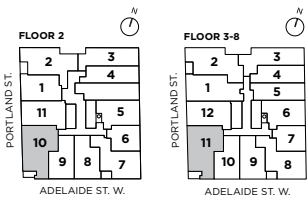

653 SQ.FT. 1 BEDROOM + DEN + 1 BATH

TOTAL LIVING - 653 SQ. FT.

All plans, dimensions and specifications are subject to change without notice. Actual usable floor space may vary from the stated floor area. Column locations, window locations and sizes may vary and are subject to change without notice. Furniture not included. Renderings are artist's concept only. E. & O. E

800 SQ.FT. 2 BEDROOM + 2 BATH + BALCONY

INDOOR LIVING - 800 SQ. FT. | OUTDOOR LIVING - 40 SQ. FT. | TOTAL LIVING - 840 SQ. FT.

All plans, dimensions and specifications are subject to change without notice. Actual usable floor space may vary from the stated floor area. Column locations, window locations and sizes may vary and are subject to change without notice. Furniture not included. Renderings are artist's concept only. E. & O. E

972 SQ.FT. 3 BEDROOM + 2 BATH + BALCONY

INDOOR LIVING - 972 SQ. FT. | OUTDOOR LIVING - 47 SQ. FT. | TOTAL LIVING - 1019 SQ. FT.

All plans, dimensions and specifications are subject to change without notice. Actual usable floor space may vary from the stated floor area. Column locations, window locations and sizes may vary and are subject to change without notice. Furniture not included. Renderings are artist's concept only. E. & O. E