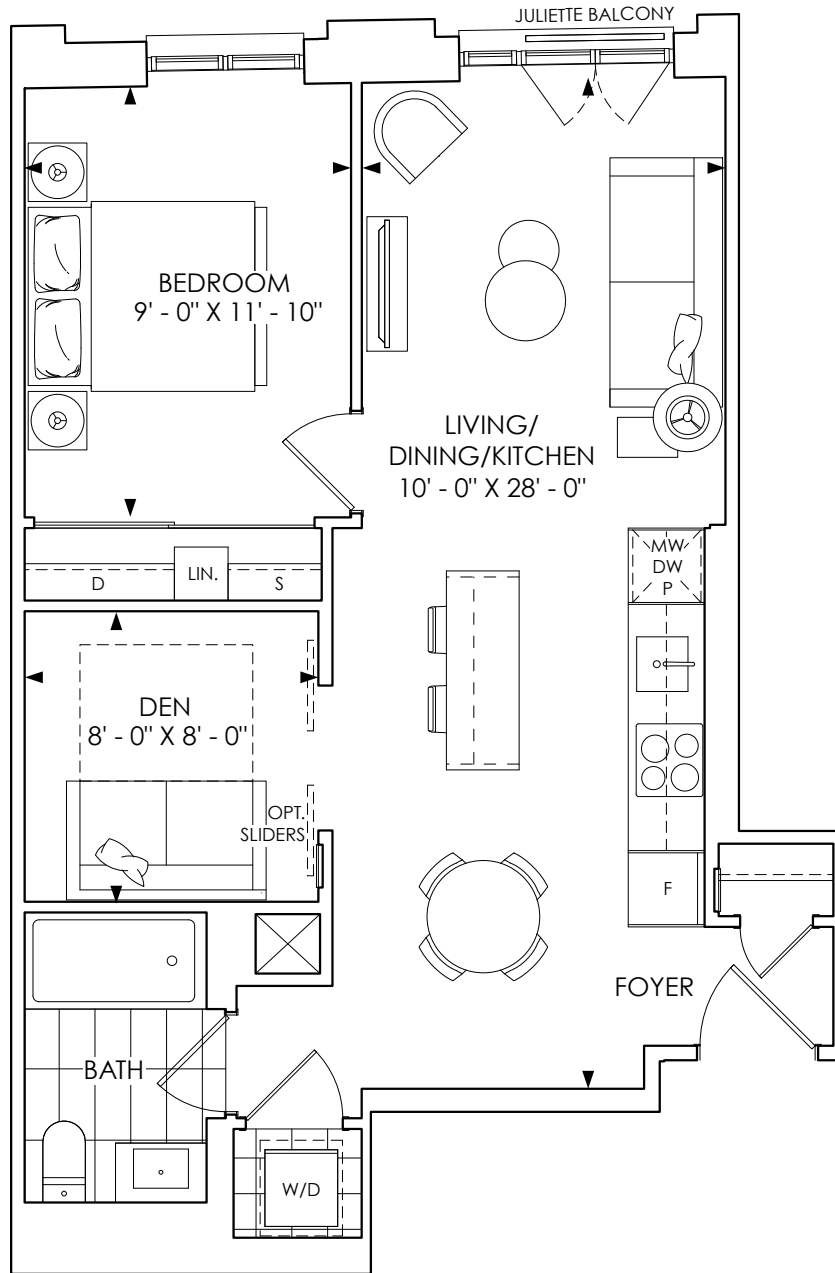

483 SQ.FT. 1 BEDROOM + 1 BATH

TOTAL LIVING - 483 SQ. FT.

All plans, dimensions and specifications are subject to change without notice. Actual usable floor space may vary from the stated floor area. Column locations, window locations and sizes may vary and are subject to change without notice. Furniture not included. Renderings are artist's concept only. E. & O. E

545 SQ.FT. 1 BEDROOM + 1 BATH

TOTAL LIVING - 545 SQ. FT.

All plans, dimensions and specifications are subject to change without notice. Actual usable floor space may vary from the stated floor area. Column locations, window locations and sizes may vary and are subject to change without notice. Furniture not included. Renderings are artist's concept only. E. & O. E

653 SQ.FT. 1 BEDROOM + DEN + 1 BATH

TOTAL LIVING - 653 SQ. FT.

All plans, dimensions and specifications are subject to change without notice. Actual usable floor space may vary from the stated floor area. Column locations, window locations and sizes may vary and are subject to change without notice. Furniture not included. Renderings are artist's concept only. E. & O. E

800 SQ.FT. 2 BEDROOM + 2 BATH + BALCONY

INDOOR LIVING - 800 SQ. FT. | OUTDOOR LIVING - 40 SQ. FT. | TOTAL LIVING - 840 SQ. FT.

All plans, dimensions and specifications are subject to change without notice. Actual usable floor space may vary from the stated floor area. Column locations, window locations and sizes may vary and are subject to change without notice. Furniture not included. Renderings are artist's concept only. E. & O. E